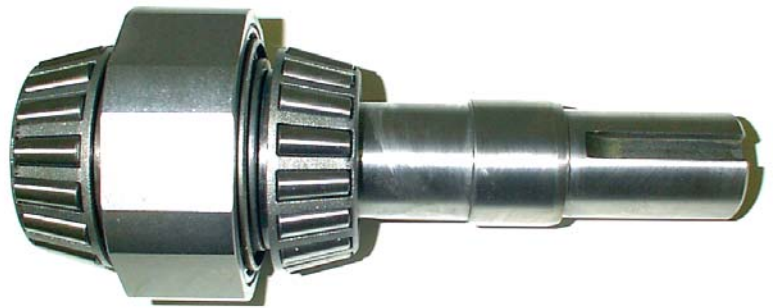

Interchangeable Alternatives

Interchangeable Alternatives

TM

For Racine/Bosch Parts:

All parts produced, specification and descriptions contained in this area, came from 30 Years of Experience, Field Service and Repairs. If the item you're looking for is not listed?

Call.

C-5 Radial Piston Pumps Parts:

SM 307106	Case
SM 350039	Inlet Stop
SM 350046	Outlet Spring Stop
SM 350180	Cap - C4/C5
SM 350291	Outlet Check Sleeve
SM 350368	Shaft - C4
SM 400922	1/8 NTPF Plug
SM 400928	1/4 NTPF Plug
SM 401067	Steel Ball
SM 401068	Steel Ball
SM 401294	O'ring
SM 403518	Bolt
SM 405440	Bolt
SM 490043	Key
SM 490071	Copper Washer
SM 490095	Copper Washer
SM 490101	Copper Washer
SM 490109	Gasket
SM 490110	Gasket
SM 490172	Spring C4/C5
SM 490174	Spring
SM 490200	Bearing
SM 490201	Bearing
SM 490202	Bearing
SM 490203	Bearing Race
SM 490220	Cam
SM 750038	Cap Assembly
SM 750103	Shaft Assembly
SM 777375	Piston Sleeve Assembly